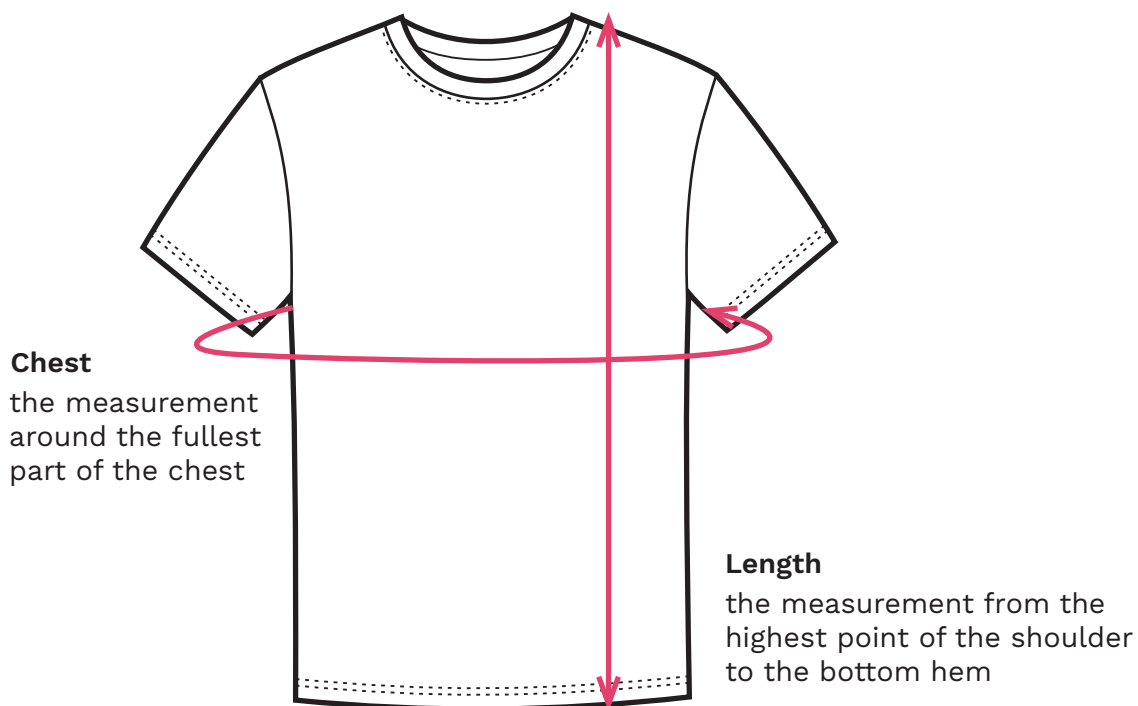

Men's T-Shirt Size Guide

Chest
the measurement
around the fullest
part of the chest

Length
the measurement from the
highest point of the shoulder
to the bottom hem

Measurements in inches

	Small	Medium	Large	X-Large	XX-Large
Chest	36	40	44	48	50
Length	27	28	29	31	32