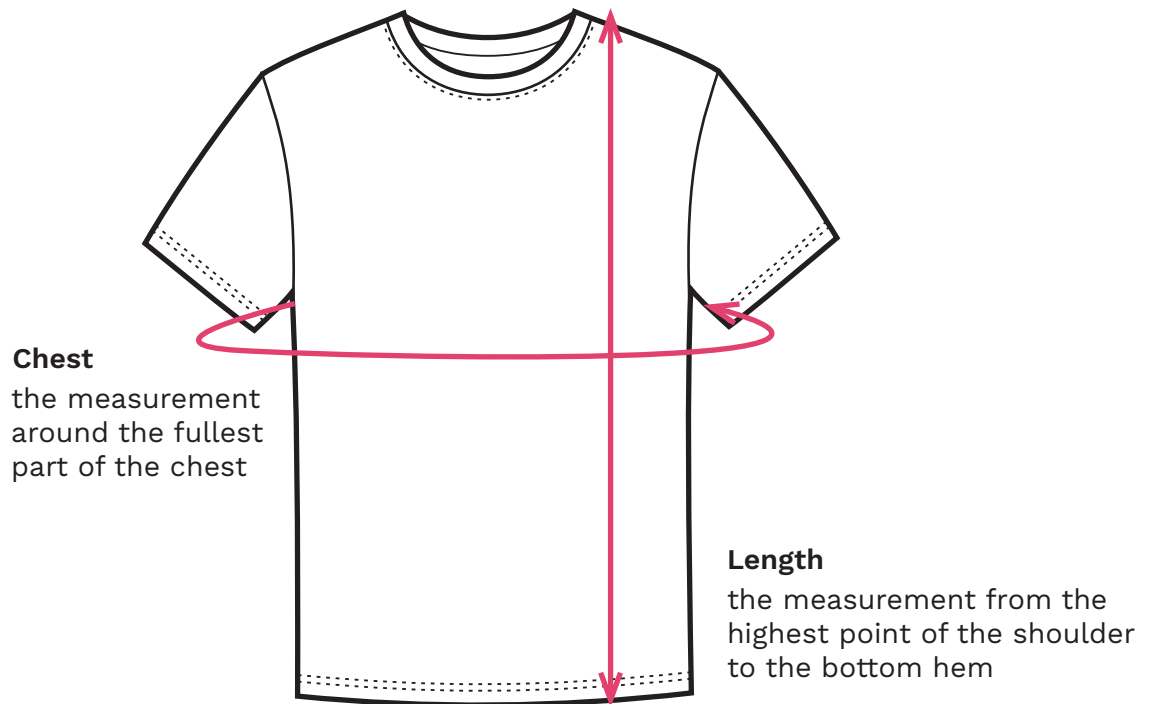

# Women's T-Shirt Size Guide

## Measurements in inches

INCHES	Small	Medium	Large	X-Large	XX-Large
Chest	35	38	42	46	50
Length	25	26	27	27	28